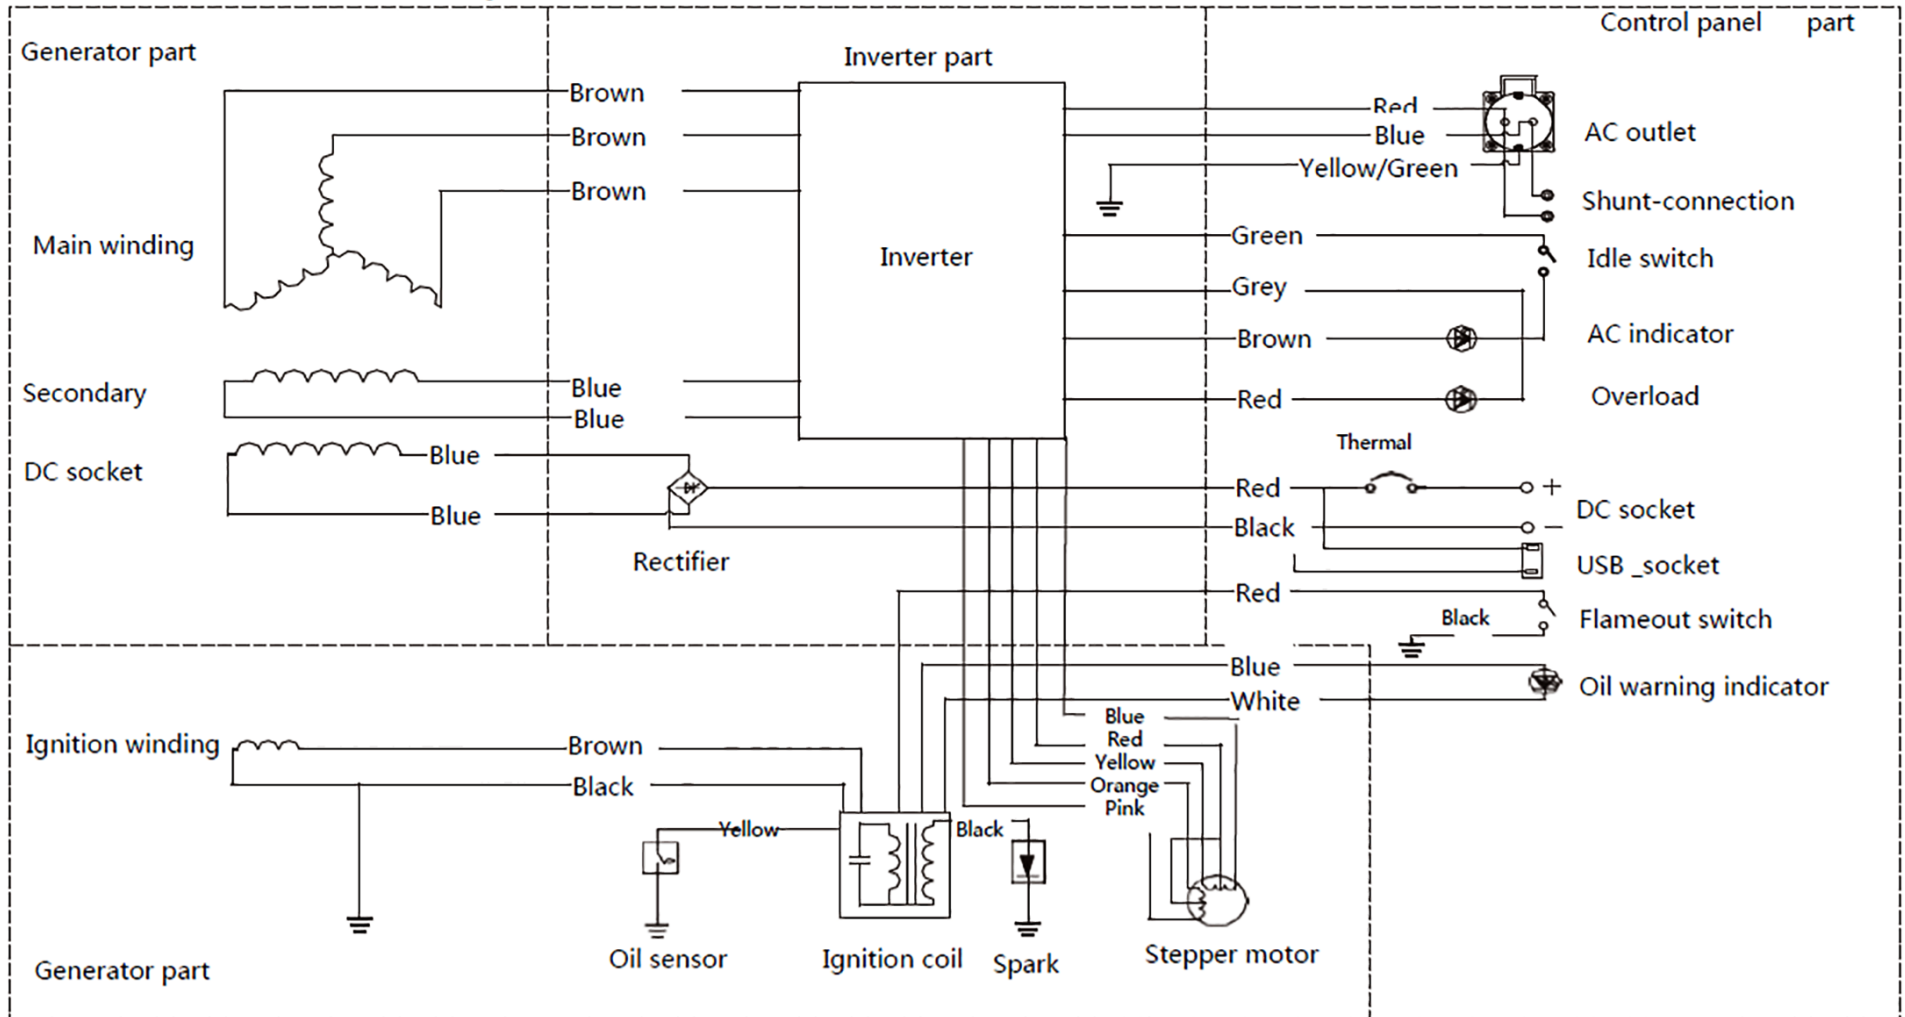

BNG2800iE Inverter Generator

Electrical Schematic Diagram

50Hz, 230V Electrical Schematic Diagram

BNG2800iE-electrical-schematic.pdf